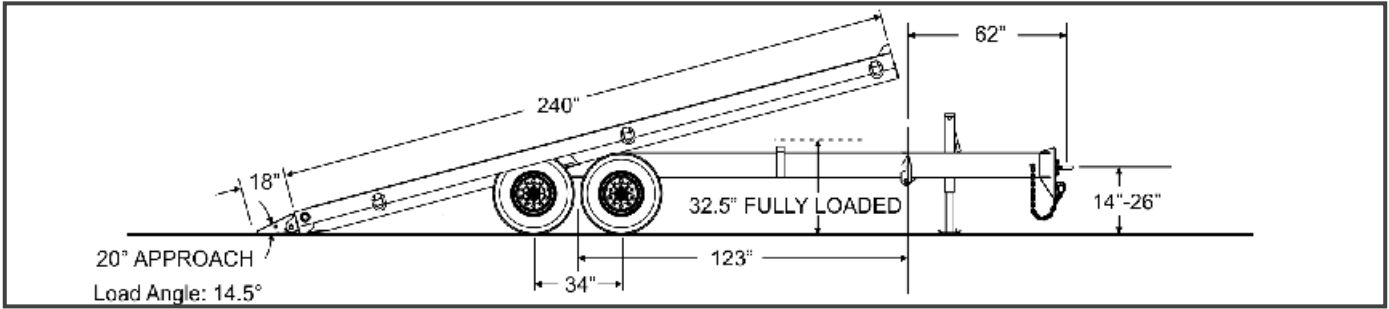

SPECIFICATIONS				
S=Standard O=Optional				
CAPACITY / DIMENSIONS	T-12T	T-14T	T-16T	
Payload Rating (lbs/kg)	12,000 / 5443	14,000 / 6350	16,000 / 7257	
GVWR (lbs/kg)	17,560 / 7965	19,560 / 8872	22,460 / 10,187	
GAWR (lbs/kg)	14,000 / 6350	14,400 / 6531	16,000 / 7257	
Approx. Avg. Weight (lbs/kg)	5,560 / 2521	5,560 / 2521	6,460 / 2930	
Overall Length (ft-in/mm)	29-8 / 9042	29-8 / 9042	29-8 / 9042	
Deck Height (loaded)(in/mm)	32.5 / 826	32.5 / 826	32.5 / 826	
Overall Width (ft-in/mm)	8-6 / 2591	8-6 / 2591	8-6 / 2591	
TONGUE				
Tongue Length 5'-2" (1575mm)	S	S	S	
Storage Tray with Lid	S	S	S	
Pintle Ring (in)	3	3	3	
High-Tensile Safety Chain	3/8" Grade 43	3/8" Grade 43	3/8" Grade 70	
Bolt-on Two-Speed Parking Jack	12K	12K	12K	
FRAME / RAMPS				
Main Beam	W10x12, Gr.50	W10x12, Gr.50	W10x17, Gr.50	
One-Piece Cold-Formed Frame Rails	S	S	S	
Channel Side Rails	C6x8.2	C6x8.2	C6x8.2	
Crossmembers	3" Jr I-beam	3" Jr I-beam	3" Jr I-beam	
Headboard Height (in / mm)	5.5 / 140	5.5 / 140	5.5 / 140	
Deck Length (ft/mm)	20 / 6096	20 / 6096	20 / 6096	
Deck Material	2" nom. White Oak	2" nom. White Oak	2" nom. White Oak	
Deck Cushion Cylinder	S	S	S	
Deck Latch	Dual-Point	Dual-Point	Dual-Point	
Approach Ramp (in x in/mm)	18 / 457	18 / 457	18 / 457	
Load Angle (degrees)	14.5	14.5	14.5	
D-Ring Tie Downs (Total / Side)	8 / 4	8 / 4	8 / 4	
SUSPENSION / TIRES				
Rubber-ride suspension	S	S	S	
Axle Capacity (each) (lbs/kg)	7,000 / 3175	7,200 / 3266	8,000 / 3629	
Axle Spread (in/mm)	34 / 864	34 / 864	34 / 864	
Hubs	EZ Lube	EZ Lube	EZ Lube	
Brake Size (in/mm)	12x2 / 305x51	12x2 / 305x51	12.25x3.38 / 311x86	
Electric Brakes w/Battery Break-Away Kit and Charger	S	S	S	
Wheels (in/mm)	16x6 / 406x152	17.5x6.75 / 445x171	17.5x6.75 / 445x171	
Wheel Bolt Pattern	8-bolt	8-bolt	8-bolt	
Tires / Load Range Rating	235/85R16 / E	215/75R17.5 / H	215/75R17.5 / H	