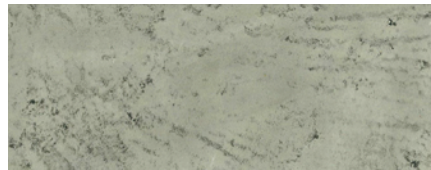

MIRACOTE®

Mirastain Color Chart

304 Sandpiper Beige

402 Dark Gray

606 Spanish Tile

303 Ivory Cream

413 Speedway Gray

2103 Fired Brick

3304 Provincial Tan

4413 Dolphin Gray

503 Adobe

2101 Toffee

2102 Copper Kettle

4501 Slate Green

2601 Redwood Tile

431 Bright Gray

3305 Dodge City Tan

This chart represents a random series of Miracote “base” pigments sold as Miracote ColorPax LIP that are field blended with the sold product Mirastain and which are then applied at variable rates onto random Miracote finishes.